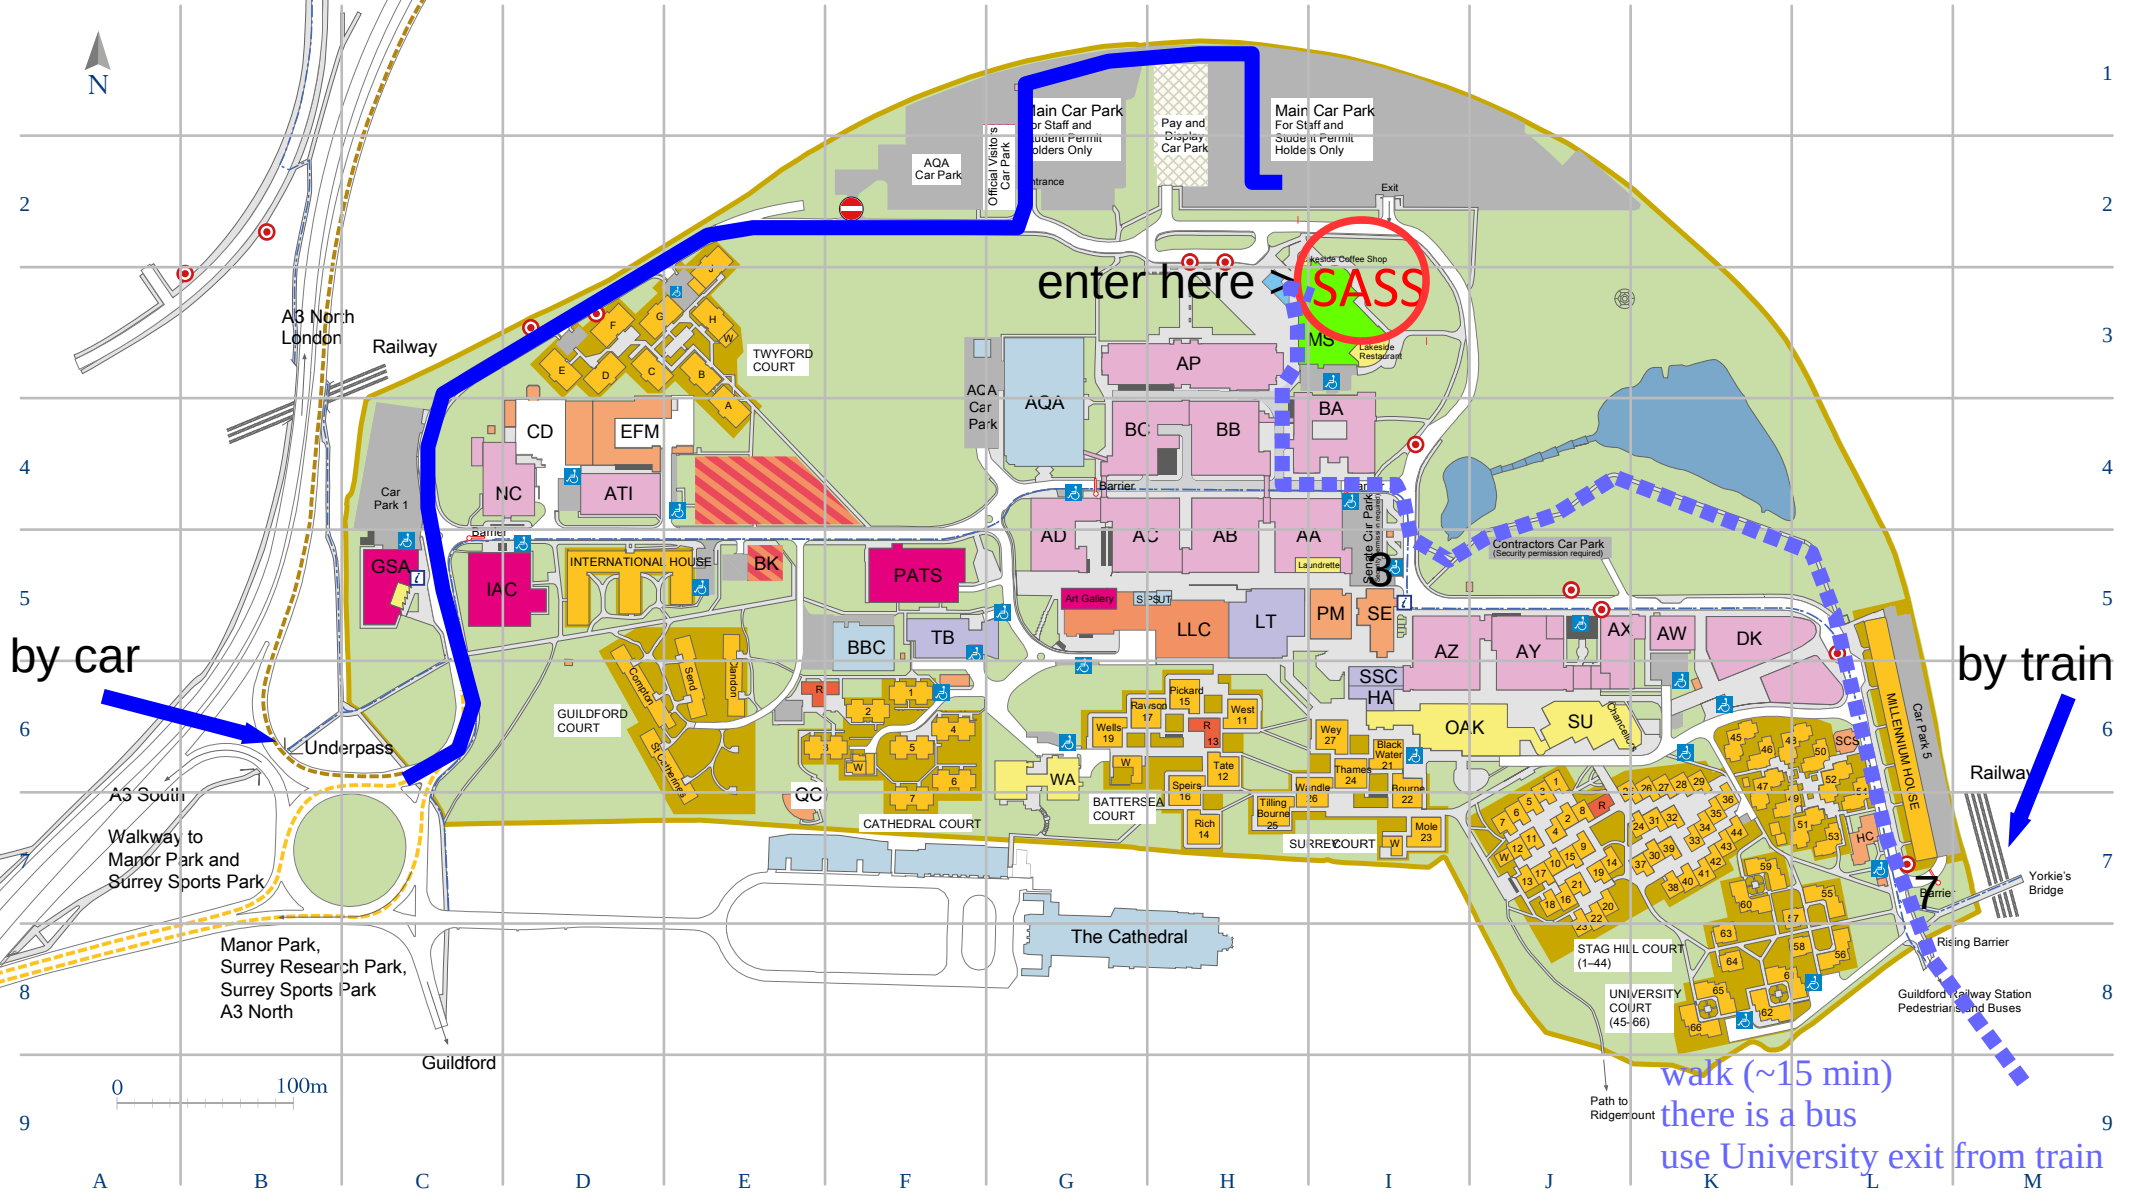

Stag Hill Campus

Surrey Analytics Summer School (SASS)

Legend

-
 Academic Buildings
-
 Arts Buildings
-
 Bus Stops
-
 Car Parks
-
 Central Facilities
-
 Central Social Facilities
-
 Cycle Parks
-
 Walk/Cycle Route
-
 Development Area
-
 Disabled Parking Spaces
-
 External Organisations on campus
-
 Information Point
-
 Lake and Ponds
-
 Research Buildings
-
 Residences
-
 Residences Reception Buildings
-
 Vehicle route to Manor Park
-
 Vehicle route to Stag Hill
-
 University Buildings

Visitor information & enquiries

Information (Senate House)	I6
Information (GSA)	C5
Security (Senate House)	I5

Residences

Building Name [Building Code]	Map Ref.
Accommodation Office	
Philip Marchant Building [PM]	I5
Battersea Court	H6
– Reception	H6
Cathedral Court	F6
– Reception	E6
Guildford Court	E6
– Reception	E6
International House	D5
– Reception	E6
Millennium House	L6
– Reception	J7
Stag Hill Court	J7
– Reception	J7
Surrey Court	I7
– Reception	H6
Twyford Court	D3
– Reception	E6
University Court	L7
– Reception	J7

Pay & display car park

A pay and display parking facility is available within a fenced area inside the main University car park on Stag Hill. The car park can be used by staff, students or visitors to the University.

For current rates and payment methods:
surrey.ac.uk/about/visitors/travel

Parking with a permit

Between 7.30am and 5pm, Monday to Friday, parking in all car parks other than the pay-and-display area are for permit holders only.